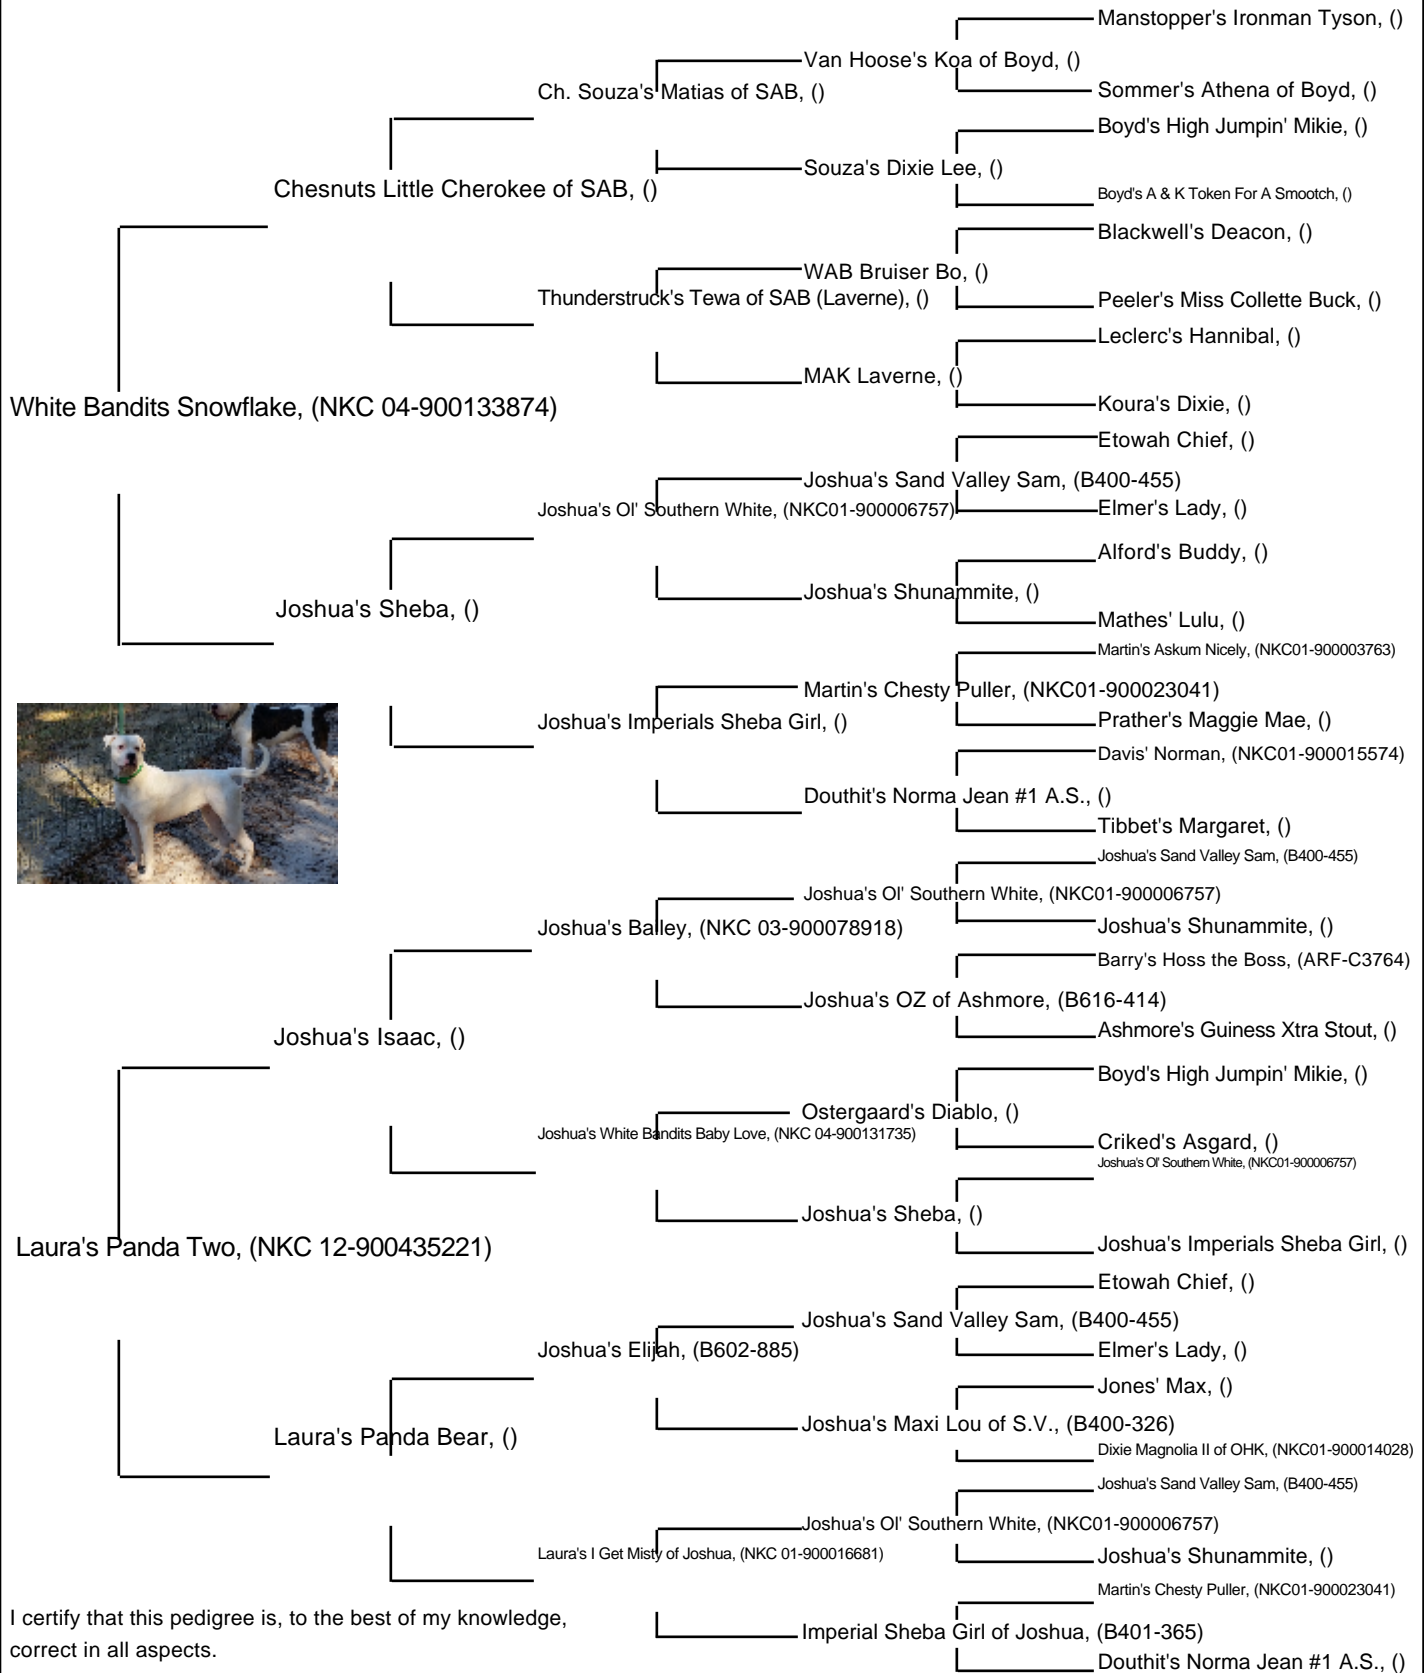

Lynn Hall
 lynnhall@laurakennels.com
 Greenwood, Fla 32443
 850-251-0298

Pedigree For Laura's May Mobley

I certify that this pedigree is, to the best of my knowledge, correct in all aspects.
 X _____ Date: _____